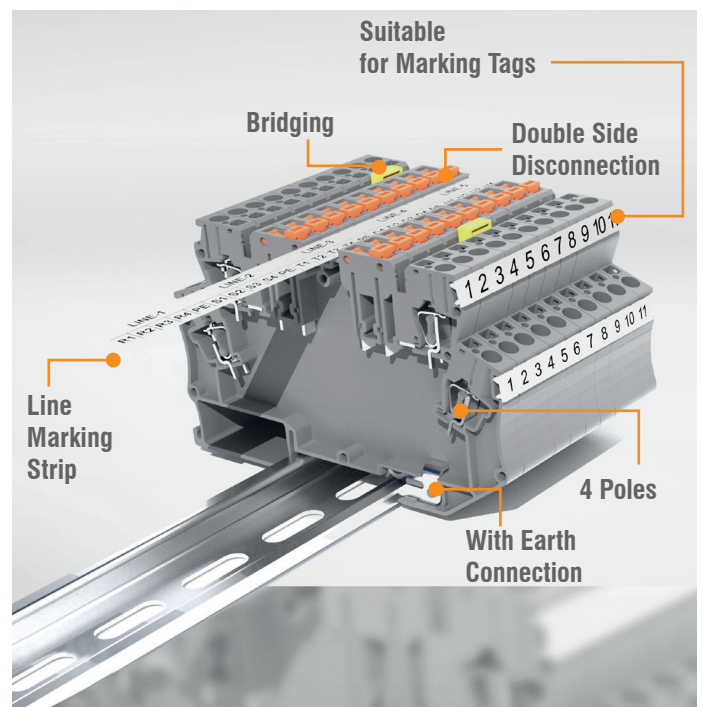

Klemsan[®]

MDB: ELECTRONIC
CUSTOM CIRCUIT TERMINAL

Selecting the suitable empty box from the **MDB series** for custom designs, you can evaluate the various options and easily integrate the circuit you have prepared into **MDB boxes** with complementary accessories.

MDB-4K / Without Earth Connection

327 049

- | 4 Poles,
- | Double Side Disconnection,
- | **Single Line** Marking Strip,
- | **Without Earth Connection**,
- | Suitable for Marking Tags,
- | **Isolation Material: PA**

MDB-4KE / With Earth Connection

327 059

- | 4 Poles,
- | Double Side Disconnection,
- | **Single Line** Marking Strip,
- | **With Earth Connection**,
- | Suitable for Marking Tags,
- | **Isolation Material: PA**

MDB-5 / Without Earth Connection

327 069

- | 5 Poles,
- | **Single Line** Marking Strip,
- | Self Lighting Pipe
- | **Without Earth Connection**,
- | Suitable for Marking Tags,
- | **Isolation Material: PA**