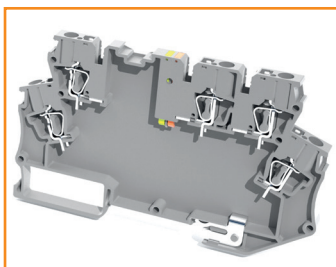

MDB-5E / With Earth Connection

327 079

- | 5 Poles,
- | **Single Line** Marking Strip,
- | Self Lighting Pipe
- | **With Earth Connection**,
- | Suitable for Marking Tags,
- | **Isolation Material: PA**