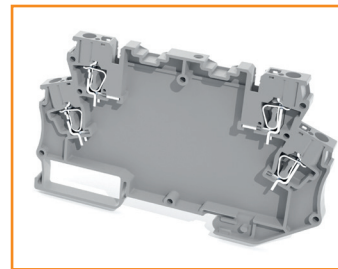

- | 6 Poles,
- | Self Lighting Pipe
- | **With Earth Connection,**
- | Suitable for Marking Tags,
- | Isolation Material: PA

MDB-4L / Without Earth Connection

327 029

- | 4 Poles,
- | **Two Lines** Marking Strip,
- | **Single Led**,
- | **Without Earth Connection**,
- | Suitable for Marking Tags,
- | **Isolation Material: PA**