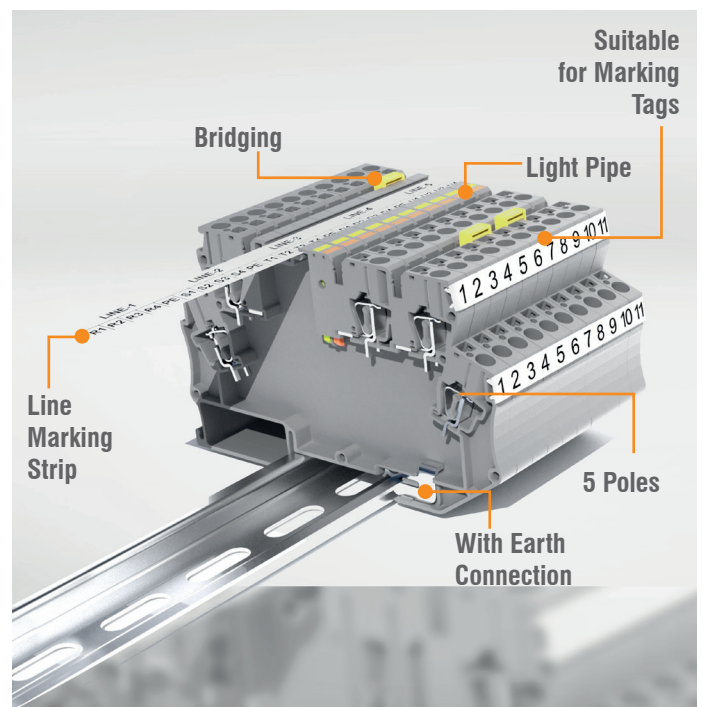

MDB-4KE / With Earth Connection

327 059

- | 4 Poles,
- | Double Side Disconnection,
- | **Single Line** Marking Strip,
- | **With Earth Connection**,
- | Suitable for Marking Tags,
- | **Isolation Material: PA**

MDB-5 / Without Earth Connection

327 069

- | 5 Poles,
- | **Single Line** Marking Strip,
- | Self Lighting Pipe
- | **Without Earth Connection**,
- | Suitable for Marking Tags,
- | **Isolation Material: PA**

MDB-5E / With Earth Connection

327 079

- | 5 Poles,
- | **Single Line** Marking Strip,
- | Self Lighting Pipe
- | **With Earth Connection**,
- | Suitable for Marking Tags,
- | **Isolation Material: PA**