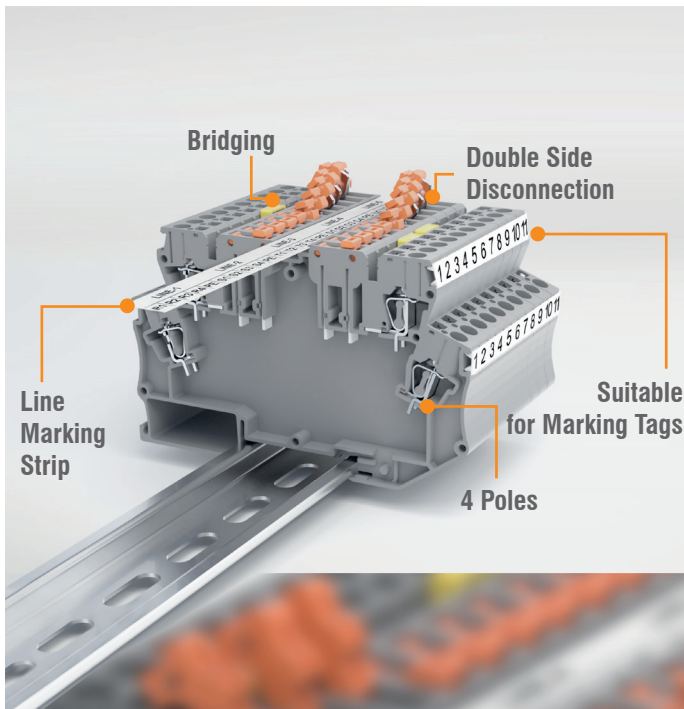

Klemsan[®]

MDB: ELECTRONIC
CUSTOM CIRCUIT TERMINAL

Selecting the suitable empty box from the **MDB series** for custom designs, you can evaluate the various options and easily integrate the circuit you have prepared into **MDB boxes** with complementary accessories.

MDB-4K / Without Earth Connection

327 049

- | 4 Poles,
- | Double Side Disconnection,
- | **Single Line** Marking Strip,
- | **Without Earth Connection**,
- | Suitable for Marking Tags,
- | **Isolation Material: PA**

MDB-4KE / With Earth Connection

327 059

- | 4 Poles,
- | Double Side Disconnection,
- | **Single Line** Marking Strip,
- | **With Earth Connection**,
- | Suitable for Marking Tags,
- | **Isolation Material: PA**

MDB-5 / Without Earth Connection

327 069

- | 5 Poles,
- | **Single Line** Marking Strip,
- | Self Lighting Pipe
- | **Without Earth Connection**,
- | Suitable for Marking Tags,
- | **Isolation Material: PA**