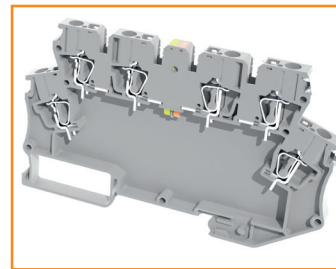

- | 6 Poles,
- | Self Lighting Pipe
- | **Without Earth Connection,**
- | Suitable for Marking Tags,
- | Isolation Material: PA