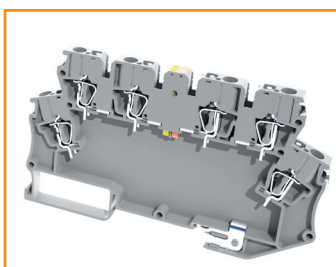

MDB-6E / With Earth Connection

327 099

- | 6 Poles,
- | Self Lighting Pipe
- | **With Earth Connection,**
- | Suitable for Marking Tags,
- | Isolation Material: PA