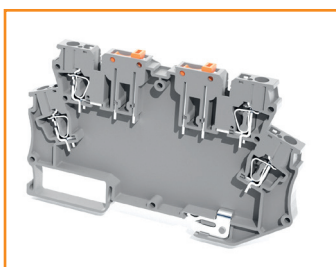

Klemsan[®]

MDB: ELECTRONIC
CUSTOM CIRCUIT TERMINAL

Selecting the suitable empty box from the **MDB series** for custom designs, you can evaluate the various options and easily integrate the circuit you have prepared into **MDB boxes** with complementary accessories.

MDB-4K / Without Earth Connection

327 049

- | 4 Poles,
- | Double Side Disconnection,
- | **Single Line** Marking Strip,
- | **Without Earth Connection**,
- | Suitable for Marking Tags,
- | **Isolation Material: PA**

MDB-4KE / With Earth Connection

327 059

- | 4 Poles,
- | Double Side Disconnection,
- | **Single Line** Marking Strip,
- | **With Earth Connection**,
- | Suitable for Marking Tags,
- | **Isolation Material: PA**