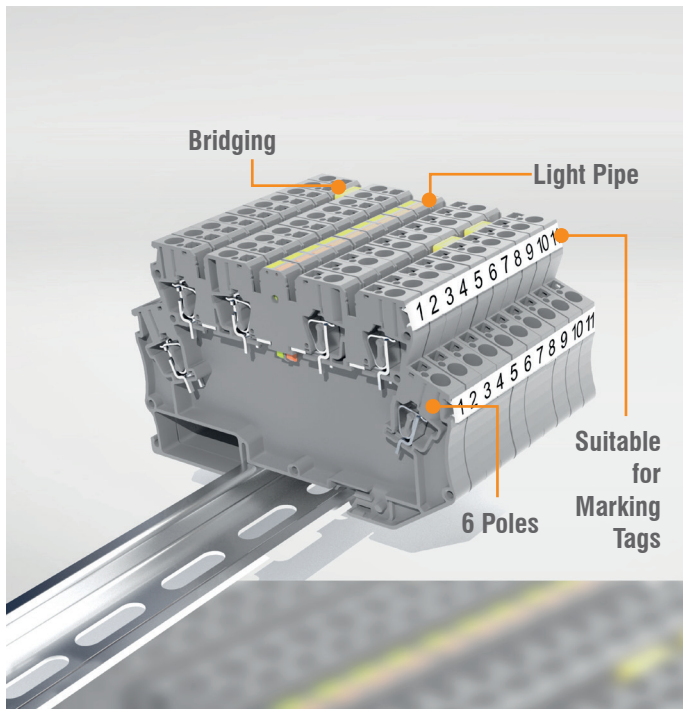

MDB-6 / Without Earth Connection

327 089