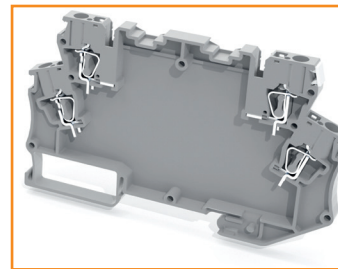

- | 4 Poles,
- | **Two Lines** Marking Strip,
- | **Without Earth Connection**,
- | Suitable for Marking Tags,
- | Isolation Material: PA