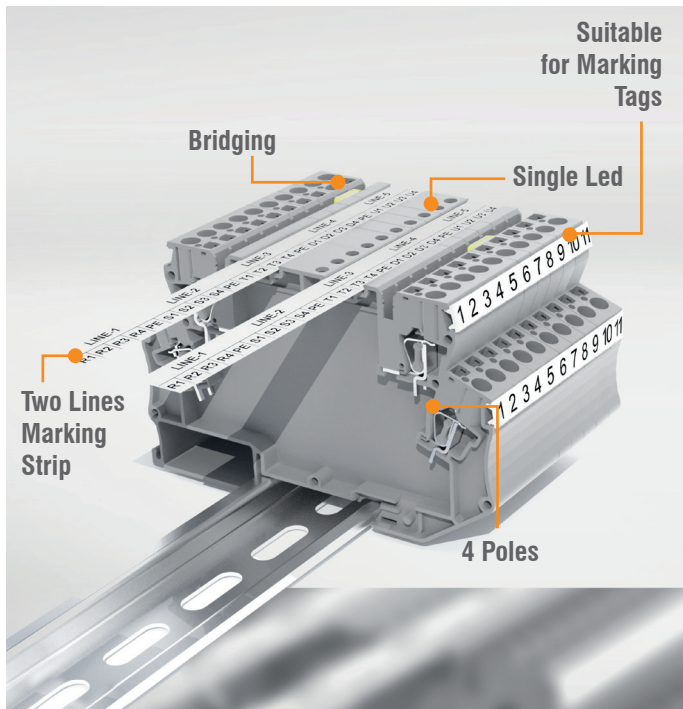

MDB-5E / With Earth Connection

327 079

- | 5 Poles,
- | **Single Line** Marking Strip,
- | Self Lighting Pipe
- | **With Earth Connection**,
- | Suitable for Marking Tags,
- | **Isolation Material: PA**

- | 6 Poles,
- | Self Lighting Pipe
- | **With Earth Connection,**
- | Suitable for Marking Tags,
- | Isolation Material: PA

MDB-4L / Without Earth Connection

327 029

- | 4 Poles,
- | **Two Lines** Marking Strip,
- | **Single Led**,
- | **Without Earth Connection**,
- | Suitable for Marking Tags,
- | **Isolation Material: PA**