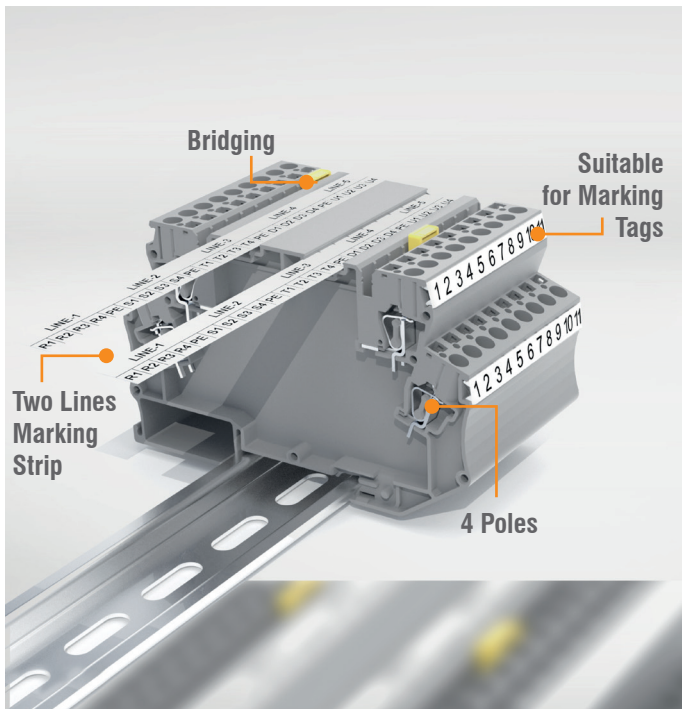

MDB-4 / Without Earth Connection

327 009