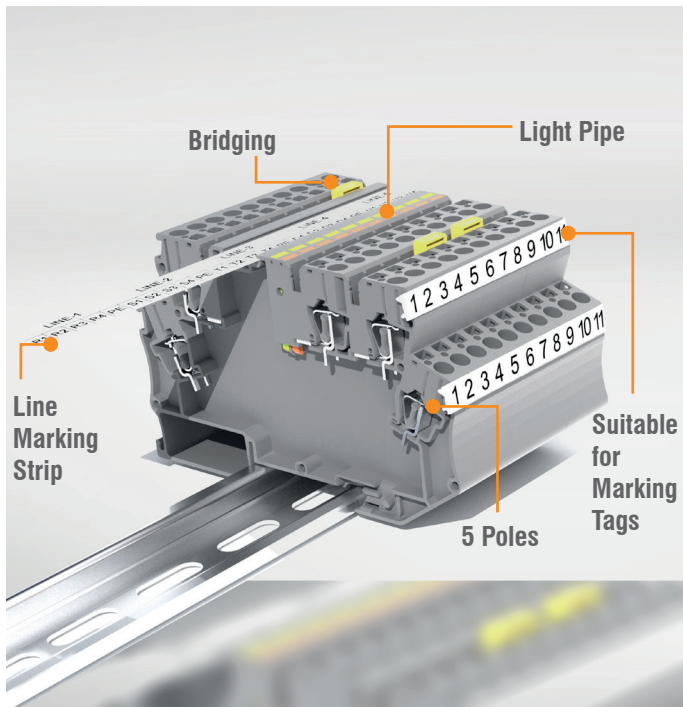

Klemsan[®]

MDB: ELECTRONIC
CUSTOM CIRCUIT TERMINAL

Selecting the suitable empty box from the **MDB series** for custom designs, you can evaluate the various options and easily integrate the circuit you have prepared into **MDB boxes** with complementary accessories.

MDB-4K / Without Earth Connection

327 049

- | 4 Poles,
- | Double Side Disconnection,
- | **Single Line** Marking Strip,
- | **Without Earth Connection**,
- | Suitable for Marking Tags,
- | **Isolation Material: PA**

MDB-4KE / With Earth Connection

327 059

- | 4 Poles,
- | Double Side Disconnection,
- | **Single Line** Marking Strip,
- | **With Earth Connection**,
- | Suitable for Marking Tags,
- | **Isolation Material: PA**

MDB-5 / Without Earth Connection

327 069

- | 5 Poles,
- | **Single Line** Marking Strip,
- | Self Lighting Pipe
- | **Without Earth Connection**,
- | Suitable for Marking Tags,
- | **Isolation Material: PA**