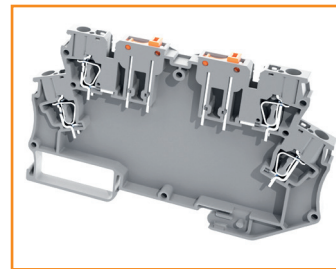

Klemsan[®]

MDB: ELECTRONIC
CUSTOM CIRCUIT TERMINAL

Selecting the suitable empty box from the **MDB series** for custom designs, you can evaluate the various options and easily integrate the circuit you have prepared into **MDB boxes** with complementary accessories.

MDB-4K / Without Earth Connection

327 049

- | 4 Poles,
- | Double Side Disconnection,
- | **Single Line** Marking Strip,
- | **Without Earth Connection**,
- | Suitable for Marking Tags,
- | **Isolation Material: PA**

MDB-4KE / With Earth Connection

327 059

- | 4 Poles,
- | Double Side Disconnection,
- | **Single Line** Marking Strip,
- | **With Earth Connection**,
- | Suitable for Marking Tags,
- | **Isolation Material: PA**