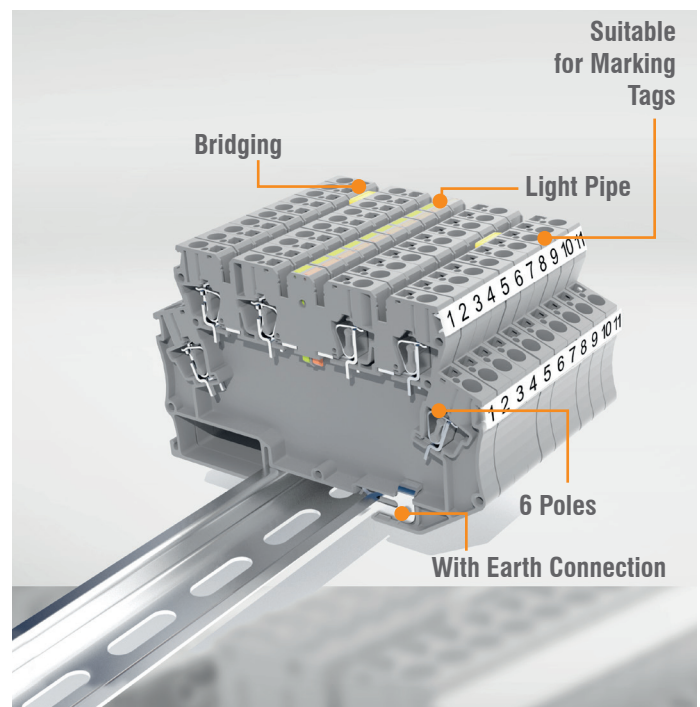

MDB-6E / With Earth Connection

327 099

- | 6 Poles,
- | Self Lighting Pipe
- | **With Earth Connection,**
- | Suitable for Marking Tags,
- | Isolation Material: PA