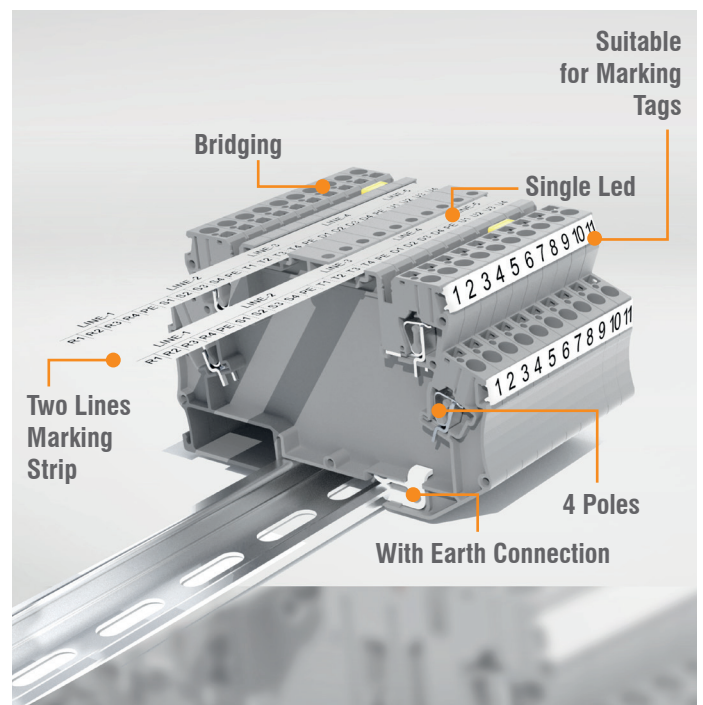

MDB-4LE / With Earth Connection

327 039

- | 4 Poles,
- | **Two Lines** Marking Strip,
- | **Single Led**,
- | **With Earth Connection**,
- | Suitable for Marking Tags,
- | **Isolation Material: PA**