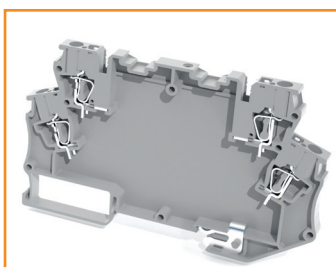

MDB-4LE / With Earth Connection

327 039

- | 4 Poles,
- | **Two Lines** Marking Strip,
- | **Single Led**,
- | **With Earth Connection**,
- | Suitable for Marking Tags,
- | **Isolation Material: PA**