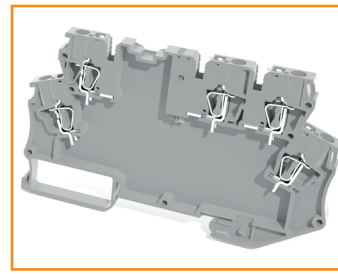

Klemsan[®]

MDB: ELECTRONIC
CUSTOM CIRCUIT TERMINAL

Selecting the suitable empty box from the **MDB series** for custom designs, you can evaluate the various options and easily integrate the circuit you have prepared into **MDB boxes** with complementary accessories.

MDB-4K / Without Earth Connection

327 049

- | 4 Poles,
- | Double Side Disconnection,
- | **Single Line** Marking Strip,
- | **Without Earth Connection**,
- | Suitable for Marking Tags,
- | **Isolation Material: PA**

MDB-4KE / With Earth Connection

327 059

- | 4 Poles,
- | Double Side Disconnection,
- | **Single Line** Marking Strip,
- | **With Earth Connection**,
- | Suitable for Marking Tags,
- | **Isolation Material: PA**

MDB-5 / Without Earth Connection

327 069

- | 5 Poles,
- | **Single Line** Marking Strip,
- | Self Lighting Pipe
- | **Without Earth Connection**,
- | Suitable for Marking Tags,
- | **Isolation Material: PA**